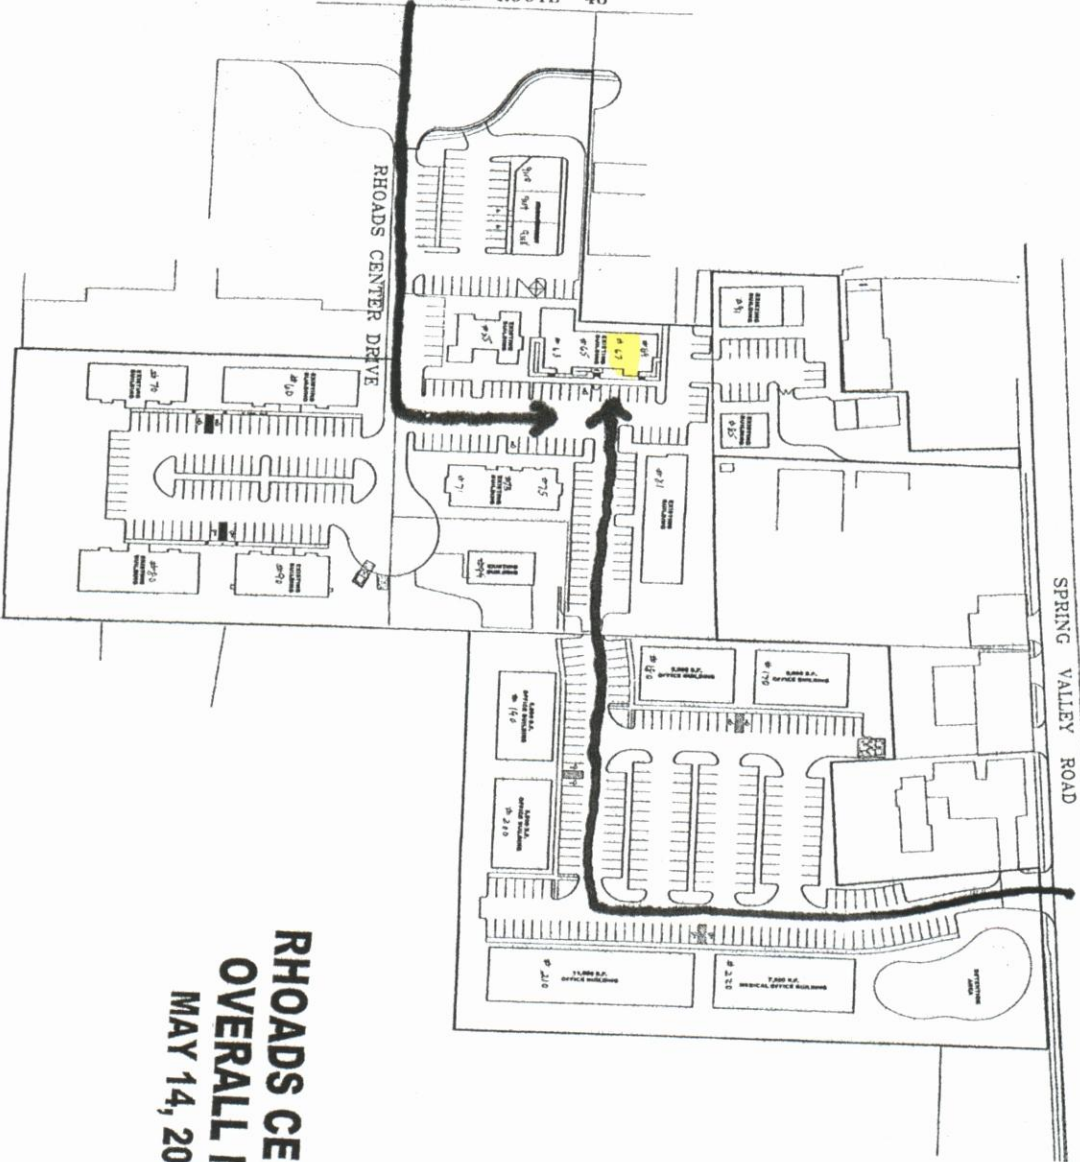

N
↑

STATE ROUTE 48

RHOADS CENTER DRIVE

SPRING VALLEY ROAD

**RHOADS CENTER
OVERALL MAP
MAY 14, 2003**